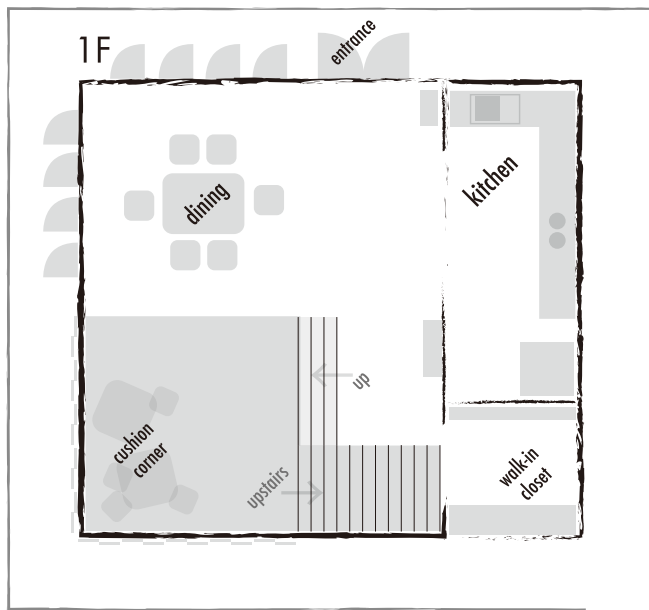

baan dam

hoshihana village

sundeck & terrace

2F

← pool